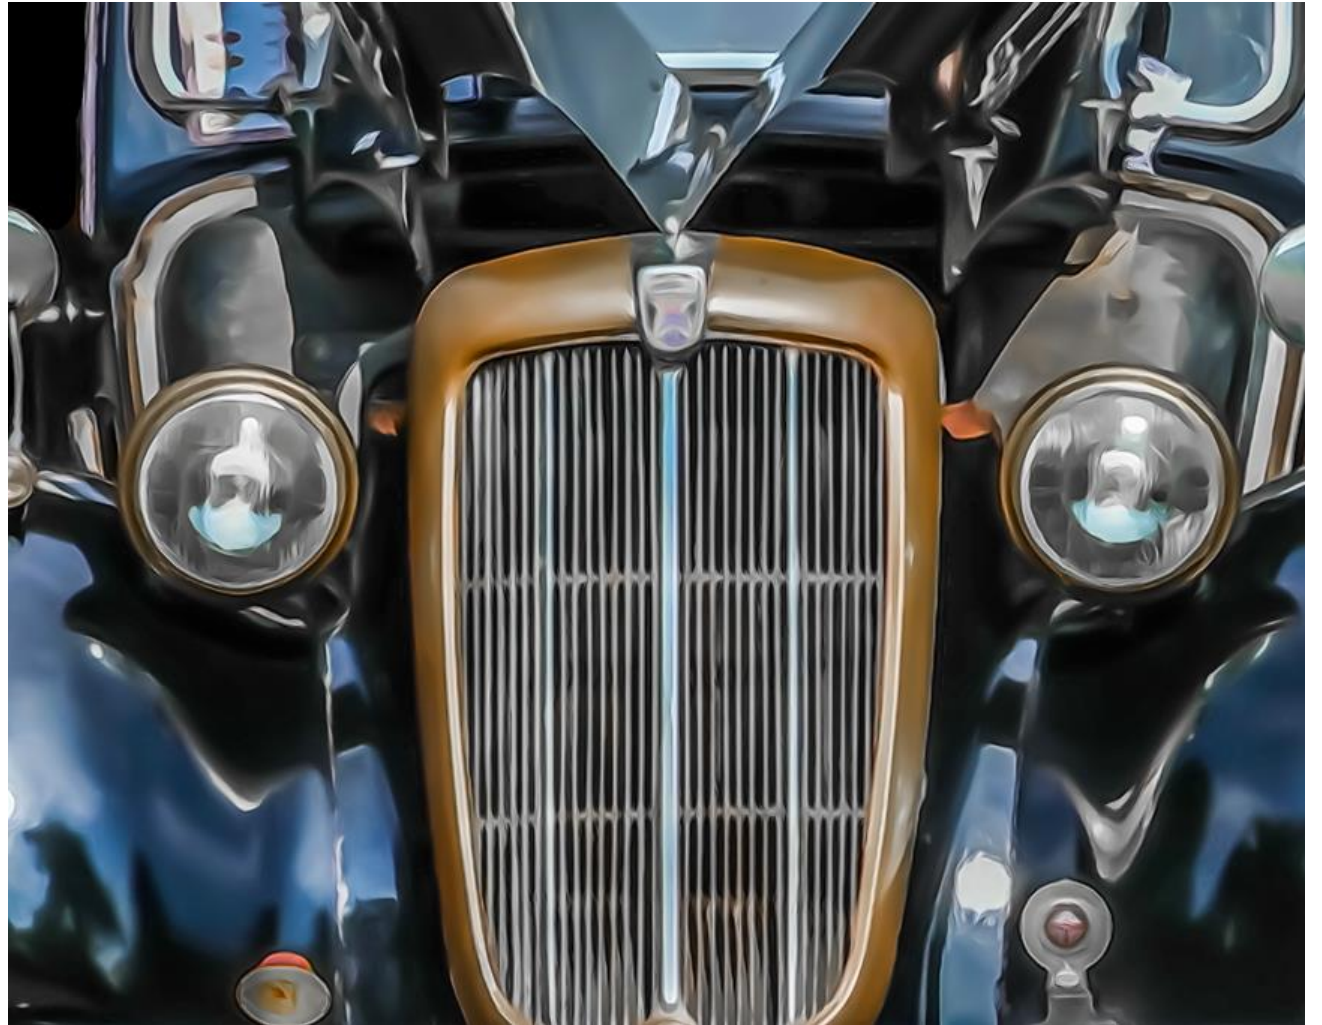

Restored Beauty

Photograph on canvas

24 x 16

Tom Cory

$260