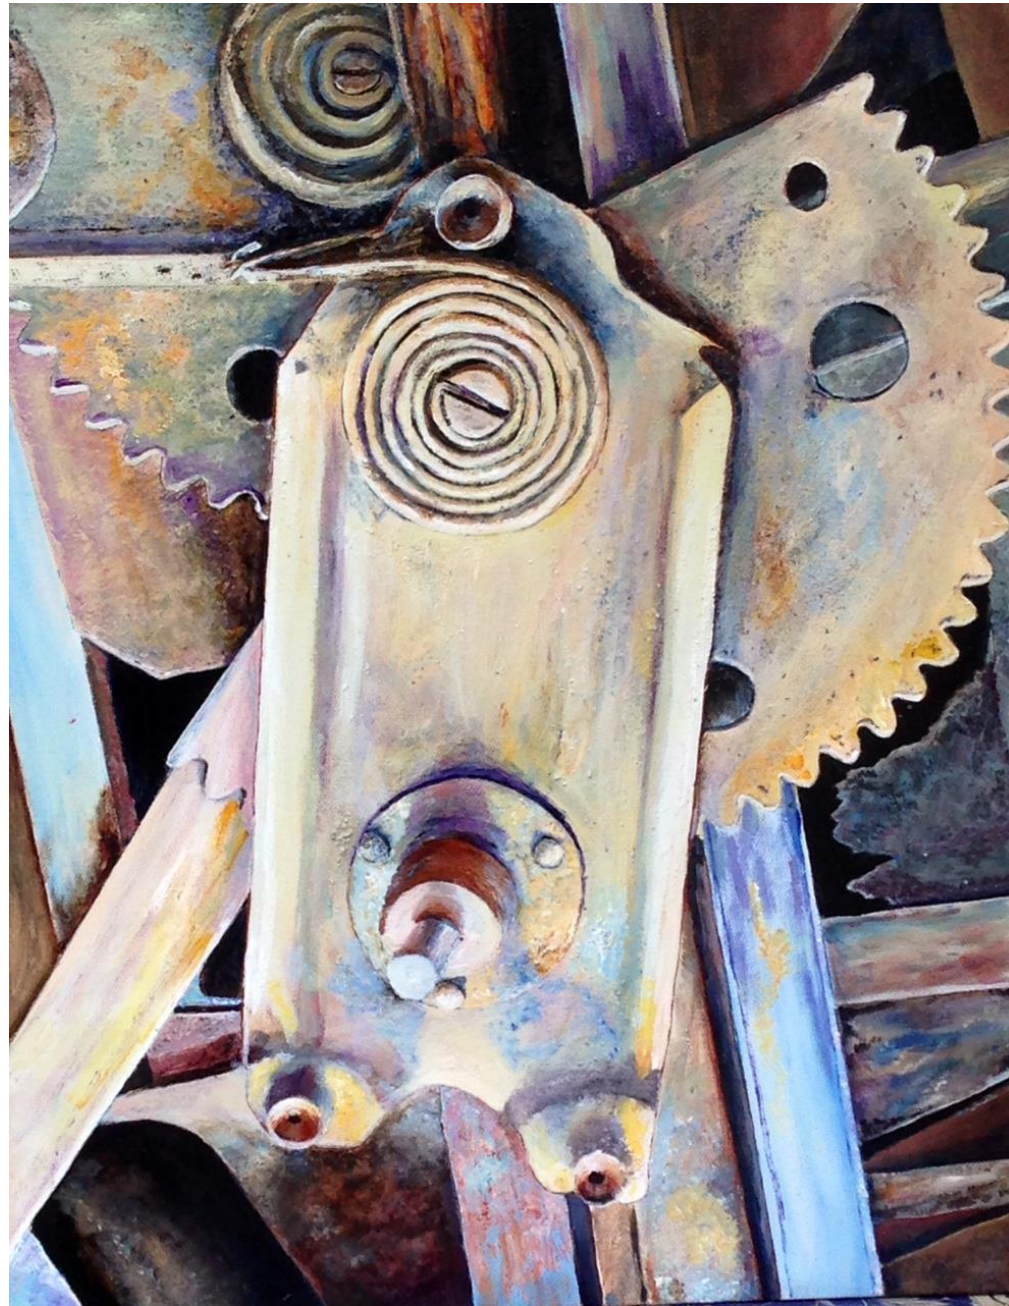

1931 Ford Truck Window Regulator

24 x18

Acrylic on gallery wrapped canvas

Janice Kennedy

$625